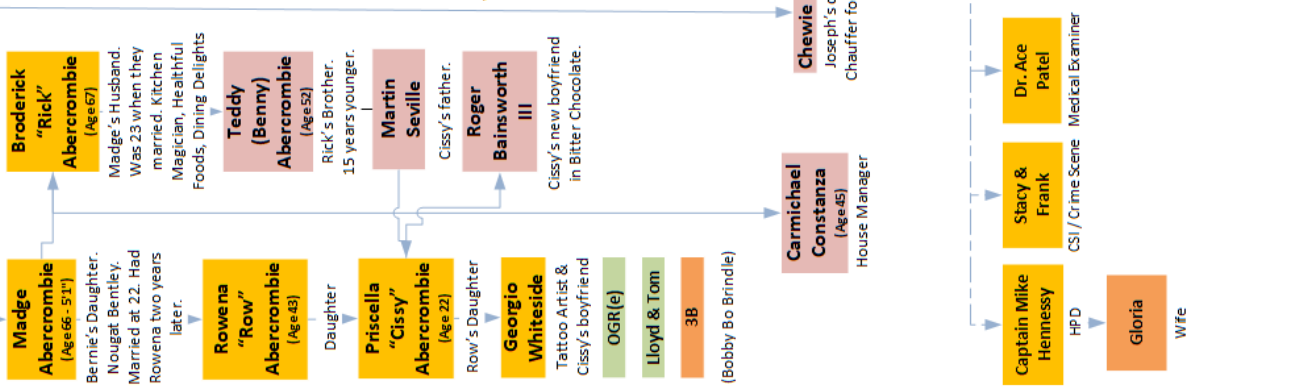

Bernie Alcott (Age 92)

Started Alcott Chocolates at age 25... 67 years ago. Was a millionaire in a few short years. He drives a dark chocolate colored Bentley.